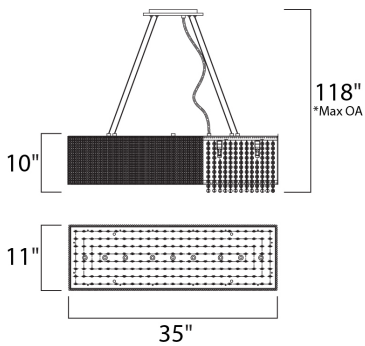

**PRODUCT DESCRIPTION**

The Spiral Collection features curled metal tubing that shines like diamonds radiating in the sun. Strands of high quality K9 crystal beads add to the opulence of the fixture offering a distinct sparkle visible whether off or on.

\*max overall height

**MEASUREMENTS**

- DIMENSION : 35" L x 11" W x 10" H
- MAX OAH : 118" OAH
- CANOPY : 4.7" W x 1" H x 8.3" L
- HANGING WEIGHT : 39.6 lb

**LAMPING**

- INPUT VOLTAGE : 120V
- LUMENS : 4,500 Rated
- BULB : 9 x 40W Xenon G9 , 360W Total
- BULB INCLUDED : (Included)
- DIMMABLE : Yes
- COLOR\_TEMP : 2900K